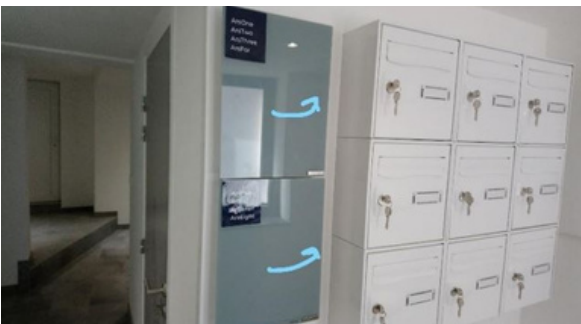

The Arsenal

19 Rue de la Loi
68100 Mulhouse
France

An easy way to check-in .. Just follow the guide

Once arrived, go to the building door and dial the digicode

Once arrived, go to the building door and dial the digicode

Once arrived, go to the building door and dial the digicode

Push the building door and head to the lockboxes

Push the building door and head to the lockboxes

Open it

Open it

Dial the lockbox code, and put the black lever down. The lockbox will open

Take your keys

Hide the combo and close everything

Hide the combo and close everything

Take the stairs and head to your apartment

ArsOne, ArsTwo, ArsThree = 1st Floor
ArsFour, ArsFive, ArSix = 2nd Floor
ArSeven, ArsEight = 3rd Floor