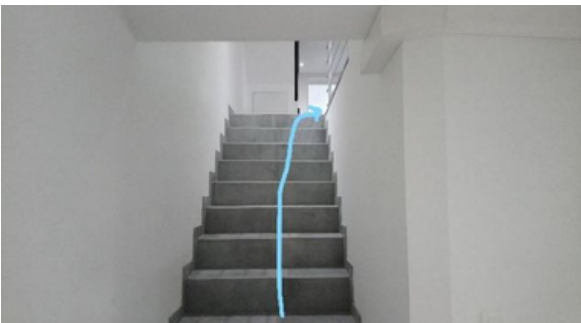

Once arrived, go to the building door and dial the digicode

Push the building door and head to the lockboxes

Push the building door and head to the lockboxes

Open it

Open it

Dial the lockbox code, and put the black lever down. The lockbox will open

Take your keys

Hide the combo and close everything

Hide the combo and close everything

Take the stairs and head to your apartment

ArsOne, ArsTwo, ArsThree = 1st Floor
ArsFour, ArsFive, ArSix = 2nd Floor
ArSeven, ArsEight = 3rd Floor