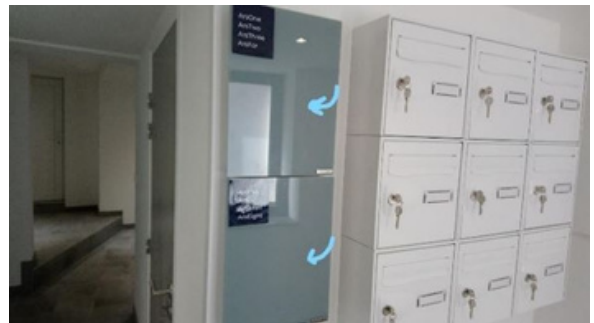

The Arsenal

19 Rue de la Loi
68100 Mulhouse
France

An easy way to check-in .. Just follow the guide

Once arrived, go to the building door and dial the digicode

Once arrived, go to the building door and dial the digicode

Once arrived, go to the building door and dial the digicode

Push the building door and head to the lockboxes

Push the building door and head to the lockboxes

Open it

Open it

Dial the lockbox code, and put the black lever down. The lockbox will open