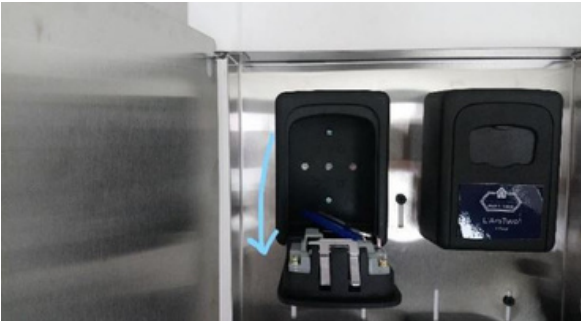

Once arrived, go to the building door and dial the digicode

Push the building door and head to the lockboxes

Push the building door and head to the lockboxes

Open it

Open it

Dial the lockbox code, and put the black lever down. The lockbox will open