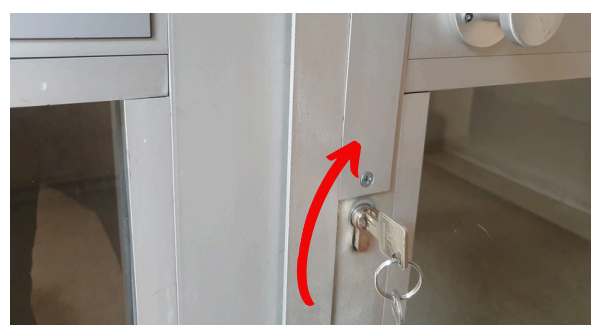

The Bluefel

8 Rue Pfeffel (Ground Floor)
68000 Colmar
France

An easy way to check-in .. Just follow the guide

When on site, head to the main door

Dial **31641** to access the building

Locate the mailbox "Buchinger"

Open it, you don't need any keys

Find your apartment.
Open the box. Dial your code

Then pull the lever down and take your
keys

Hide the code and close the lockbox

Open the second door with the big key

Turn on your right and open the door with the "Home" sign

Turn on your right and open the door with the "Home" sign

Here we are! You just arrived at the apartment! Let's enjoy your stay!