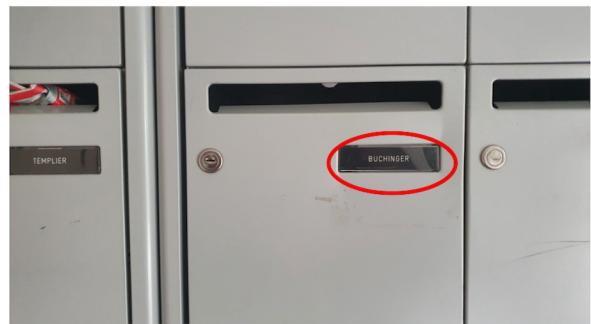

# *The Pfeffel*

8 Rue Pfeffel  
68000 Colmar  
France

An easy way to check-in .. Just follow the guide

When on site, head to the main door

Dial 0 or the code "After 20h" to get in

Locate the mailbox "Buchinger"

Open it, you don't need any keys

Open the box. Dial your code

Then pull the lever down and take your keys

Hide the code and close the lockbox

Open the second door with the big key

Head to the elevator and go the 1st Floor

Head to the elevator and go the 1st Floor

Take right until you see the apartment with "Home" on the door

Take right until you see the apartment with "Home" on the door

Take right until you see the apartment with "Home" on the door